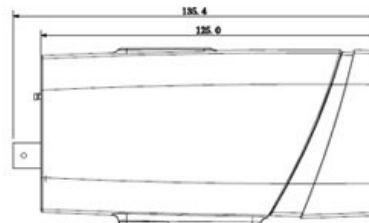

CP-UNC-BE13-MD

1.3 MP HD IP Box Camera

Main Features

- 1/3" 1.3Megapixel PS CMOS Image Sensor
- H.264 & MJPEG dual-stream encoding
- Max 25/30fps@1.3M(1280×960)
- WDR(120dB), Day/Night(ICR), 3D-DNR, AWB, AGC, BLC
- C/CS Mount Lens
- Supports PoE, Micro SD Card
- Mobile Software: iCMOB, gCMOB, wCMOB
- CMS Software: KVMS Pro, vOptimus Pro

CP-UNC-BE13-MD

1.3 MP HD IP Box Camera

Feature

Image Sensor
 Minimum Illumination
 Shutter Speed
 White Balance
 Lens
 Gain Control(AGC)
 Video Compression
 Back Light Compensation
 S/N Ratio
 Video Streaming
 Resolution
 Video Output
 Privacy Mask
 ICR
 Audio Input
 Audio Output
 Audio Compression
 Alarm IN
 Alarm Out
 Protocol
 Smart Detection
 Ethernet
 User Account
 Smart Phone
 Micro SD
 Operating Temperature
 Power Source
 Power Consumption
 Regulatory
 Dimension
 Weight

Specification

1/3" 1.3Megapixel CMOS
 0.01Lux/F1.2 (Color), 0.001Lux/F1.2(B/W)
 Auto/Manual, 1/3(4)~1/10000s
 Auto/Sunny/Night/Outdoor/Customized
 C/CS Mount Lens
 Auto/Manual
 H.264/H.264B/H.264H/ MJPEG
 BLC / HLC / WDR(120dB)
 More than 50 dB
 Main Stream:1.3M/720P(1 ~ 25/30fps), Sub Stream: D1/CIF(1 ~ 25/30fps), Third Stream: 720P (1~25/30fps)
 1.3M(1280×960)/720P(1280×720)/D1(704×576/704×480)/CIF(352
 1 channel BNC (1.0Vp-p, 75Ω)
 Up to 4 areas
 Auto(ICR)/Color/B/W
 1 Ch.
 1 Ch.
 G.711a / G.711u/AAC
 2 Ch.
 1 Ch.
 IPv4/IPv6, HTTP, HTTPS, SSL, TCP/IP, UDP, UPnP, ICMP, IGMP, SNMP,RTSP, RTP, SMTP, NTP, DHCP, DNS, PPPOE, DDNS, FTP, IP Filter, QoS, Bonjour, ONVIF Profile S
 Tripwire, Intrusion, Abandoned/Missing, Scene Change, Audio detect, Face detect
 RJ-45 (10/100Base-T)
 20 users
 iPhone, iPad, Android, Windows Phone
 Micro SD, Max 128GB
 -30°C~+60°C, Less than 95% RH
 DC12V, PoE(802.3af)
 1 channel BNC (1.0Vp-p, 75Ω)
 CE, FCC and RoHS
 74.1mm× 65.5mm× 135.4mm
 0.3Kg