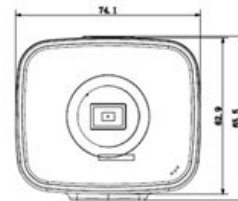

CP-UNC-BE13-MD

1.3 MP HD IP Box Camera

Main Features

- 1/3" 1.3Megapixel PS CMOS Image Sensor
- H.264 & MJPEG dual-stream encoding
- Max 25/30fps@1.3M(1280×960)
- WDR(120dB), Day/Night(ICR), 3D-DNR, AWB, AGC, BLC
- C/CS Mount Lens
- Supports PoE, Micro SD Card
- Mobile Software: iCMOB, gCMOB, wCMOB
- CMS Software: KVMS Pro, vOptimus Pro

CP-UNC-BE13-MD

1.3 MP HD IP Box Camera

Feature

Image Sensor
 Minimum Illumination
 Shutter Speed
 White Balance
 Lens
 Gain Control(AGC)
 Video Compression
 Back Light Compensation
 S/N Ratio
 Video Streaming
 Resolution
 Video Output
 Privacy Mask
 ICR
 Audio Input
 Audio Output
 Audio Compression
 Alarm IN
 Alarm Out
 Protocol
 Smart Detection
 Ethernet
 User Account
 Smart Phone
 Micro SD
 Operating Temperature
 Power Source
 Power Consumption
 Regulatory
 Dimension
 Weight

Specification

1/3" 1.3Megapixel CMOS
 0.01Lux/F1.2 (Color), 0.001Lux/F1.2(B/W)
 Auto/Manual, 1/3(4)~1/10000s
 Auto/Sunny/Night/Outdoor/Customized
 C/CS Mount Lens
 Auto/Manual
 H.264/H.264B/H.264H/ MJPEG
 BLC / HLC / WDR(120dB)
 More than 50 dB
 Main Stream:1.3M/720P(1 ~ 25/30fps), Sub Stream: D1/CIF(1 ~ 25/30fps), Third Stream: 720P (1~25/30fps)
 1.3M(1280×960)/720P(1280×720)/D1(704×576/704×480)/CIF(352
 1 channel BNC (1.0Vp-p, 75Ω)
 Up to 4 areas
 Auto(ICR)/Color/B/W
 1 Ch.
 1 Ch.
 G.711a / G.711u/AAC
 2 Ch.
 1 Ch.
 IPv4/IPv6, HTTP, HTTPS, SSL, TCP/IP, UDP, UPnP, ICMP, IGMP, SNMP,RTSP, RTP, SMTP, NTP, DHCP, DNS, PPPOE, DDNS, FTP, IP Filter, QoS, Bonjour, ONVIF Profile S
 Tripwire, Intrusion, Abandoned/Missing, Scene Change, Audio detect, Face detect
 RJ-45 (10/100Base-T)
 20 users
 iPhone, iPad, Android, Windows Phone
 Micro SD, Max 128GB
 -30°C~+60°C, Less than 95% RH
 DC12V, PoE(802.3af)
 1 channel BNC (1.0Vp-p, 75Ω)
 CE, FCC and RoHS
 74.1mm× 65.5mm× 135.4mm
 0.3Kg